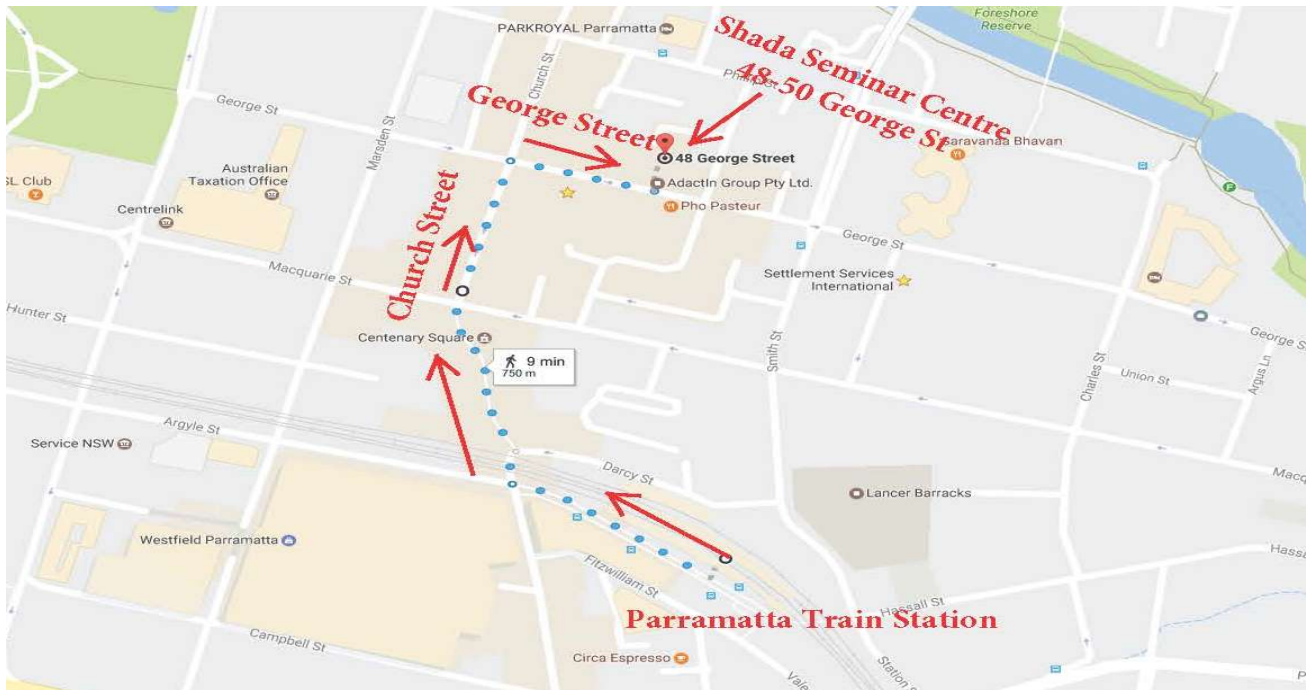

www.seminar.net.au

SHADA SEMINAR CENTER

Getting to Shada Seminar Centre

The address of the Centre is Suite 71 Level 2 Civic Arcade 48-50 George Street, Parramatta 2150

By Train

Parramatta Train station is the closest to the Shada Seminar Centre. Get off at Parramatta Station, the centre is 10 minutes' stroll from Parramatta Station

By Ferry

Catching a Sydney Ferry to Shada Seminar Centre is a fun way to arrive. Get off at Parramatta River Ferry Wharf, The centre is 8 minutes' walk from Ferry Wharf

By Car

Wondering where to park when you have a meeting at the Centre? If you drive by car, there are two car parks available within 2 minutes stroll from the Centre. Eat Street Car park that is located at the rear of Civic Arcade building and the City Centre car park is located at Horwood Pl . For the rate of the car park please visit this website <https://www.secureparking.com.au/car-parks/australia/nsw/sydney/eat-street-car-park>